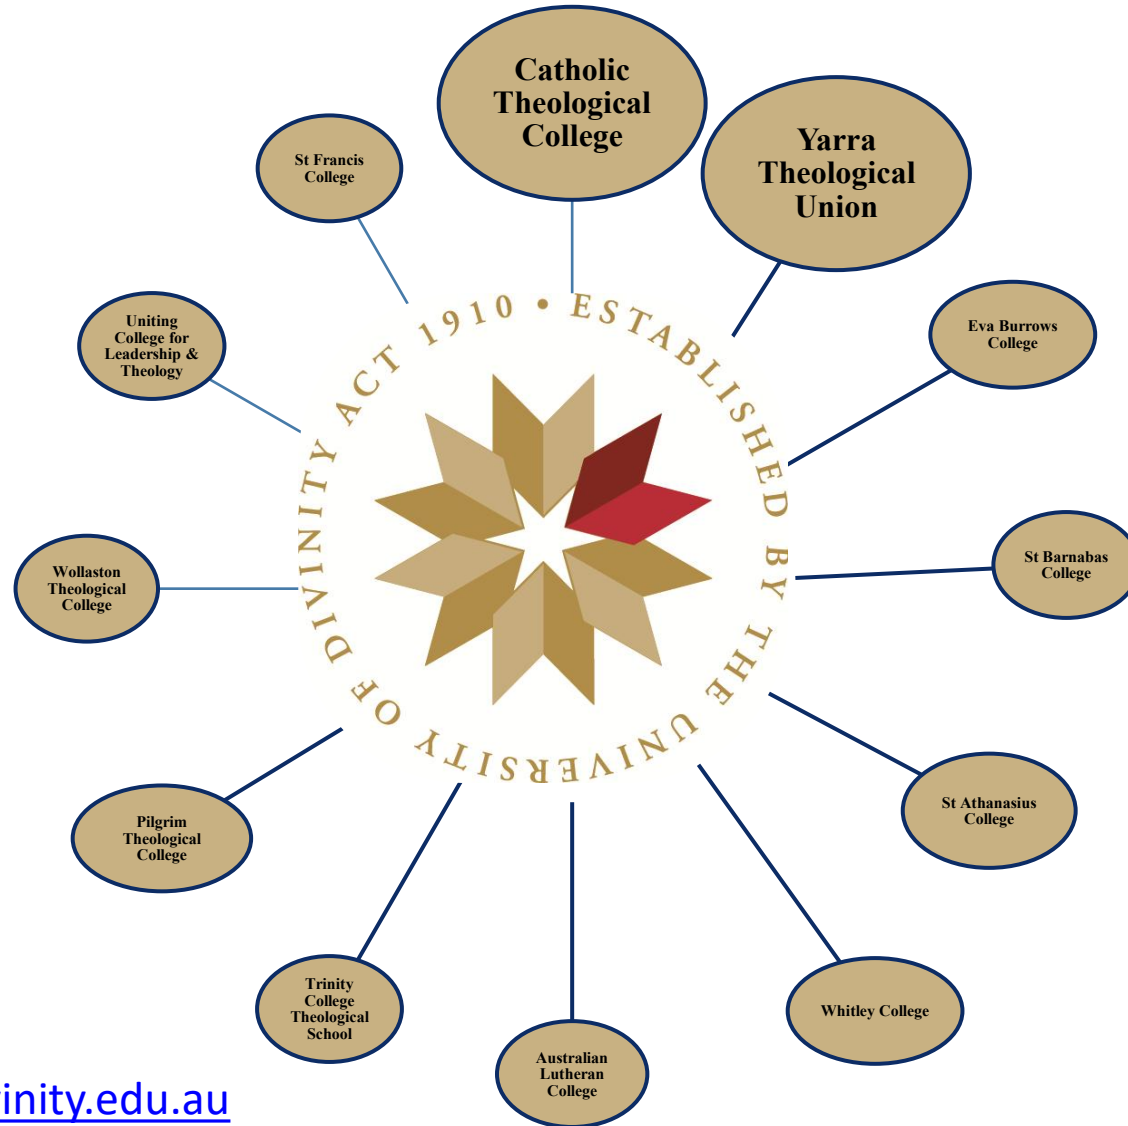

University of Divinity and its Colleges

For more information: www.divinity.edu.au

UNIVERSITY
OF DIVINITY